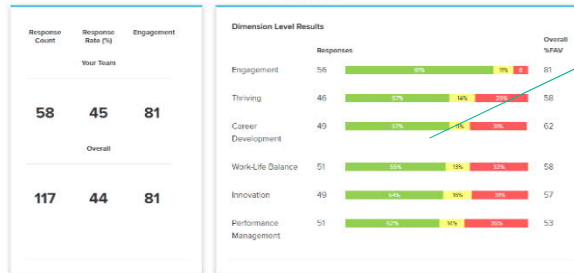

# Mercer's Survey Platform - Allegro - interactive & dynamic

Online & mobile surveying

Drill into dimension scores to individual item-level details

## Dimensions

Lori Kiefer

English

## Dashboard

Filter & sort results according to any combination of demographics.

Dynamic comment analysis

What is one improvement or change you like to see in your company?

Clear Filters