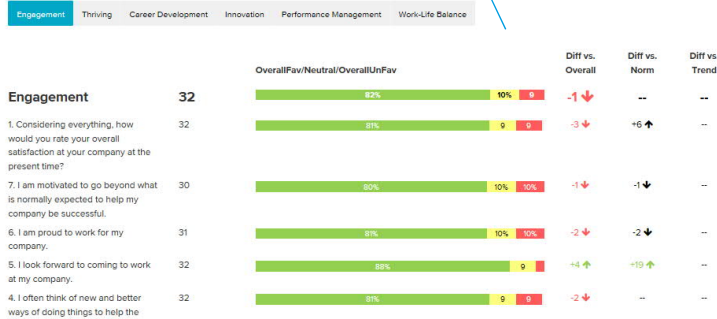

# Mercer's Survey Platform - Allegro - interactive & dynamic

Online & mobile surveying

Drill into dimension scores to individual item-level details

## Dimensions

Lori Kiefer

English

## Dashboard

Filter & sort results according to any combination of demographics.

Dynamic comment analysis

What is one improvement or change you like to see in your company?

Clear Filters